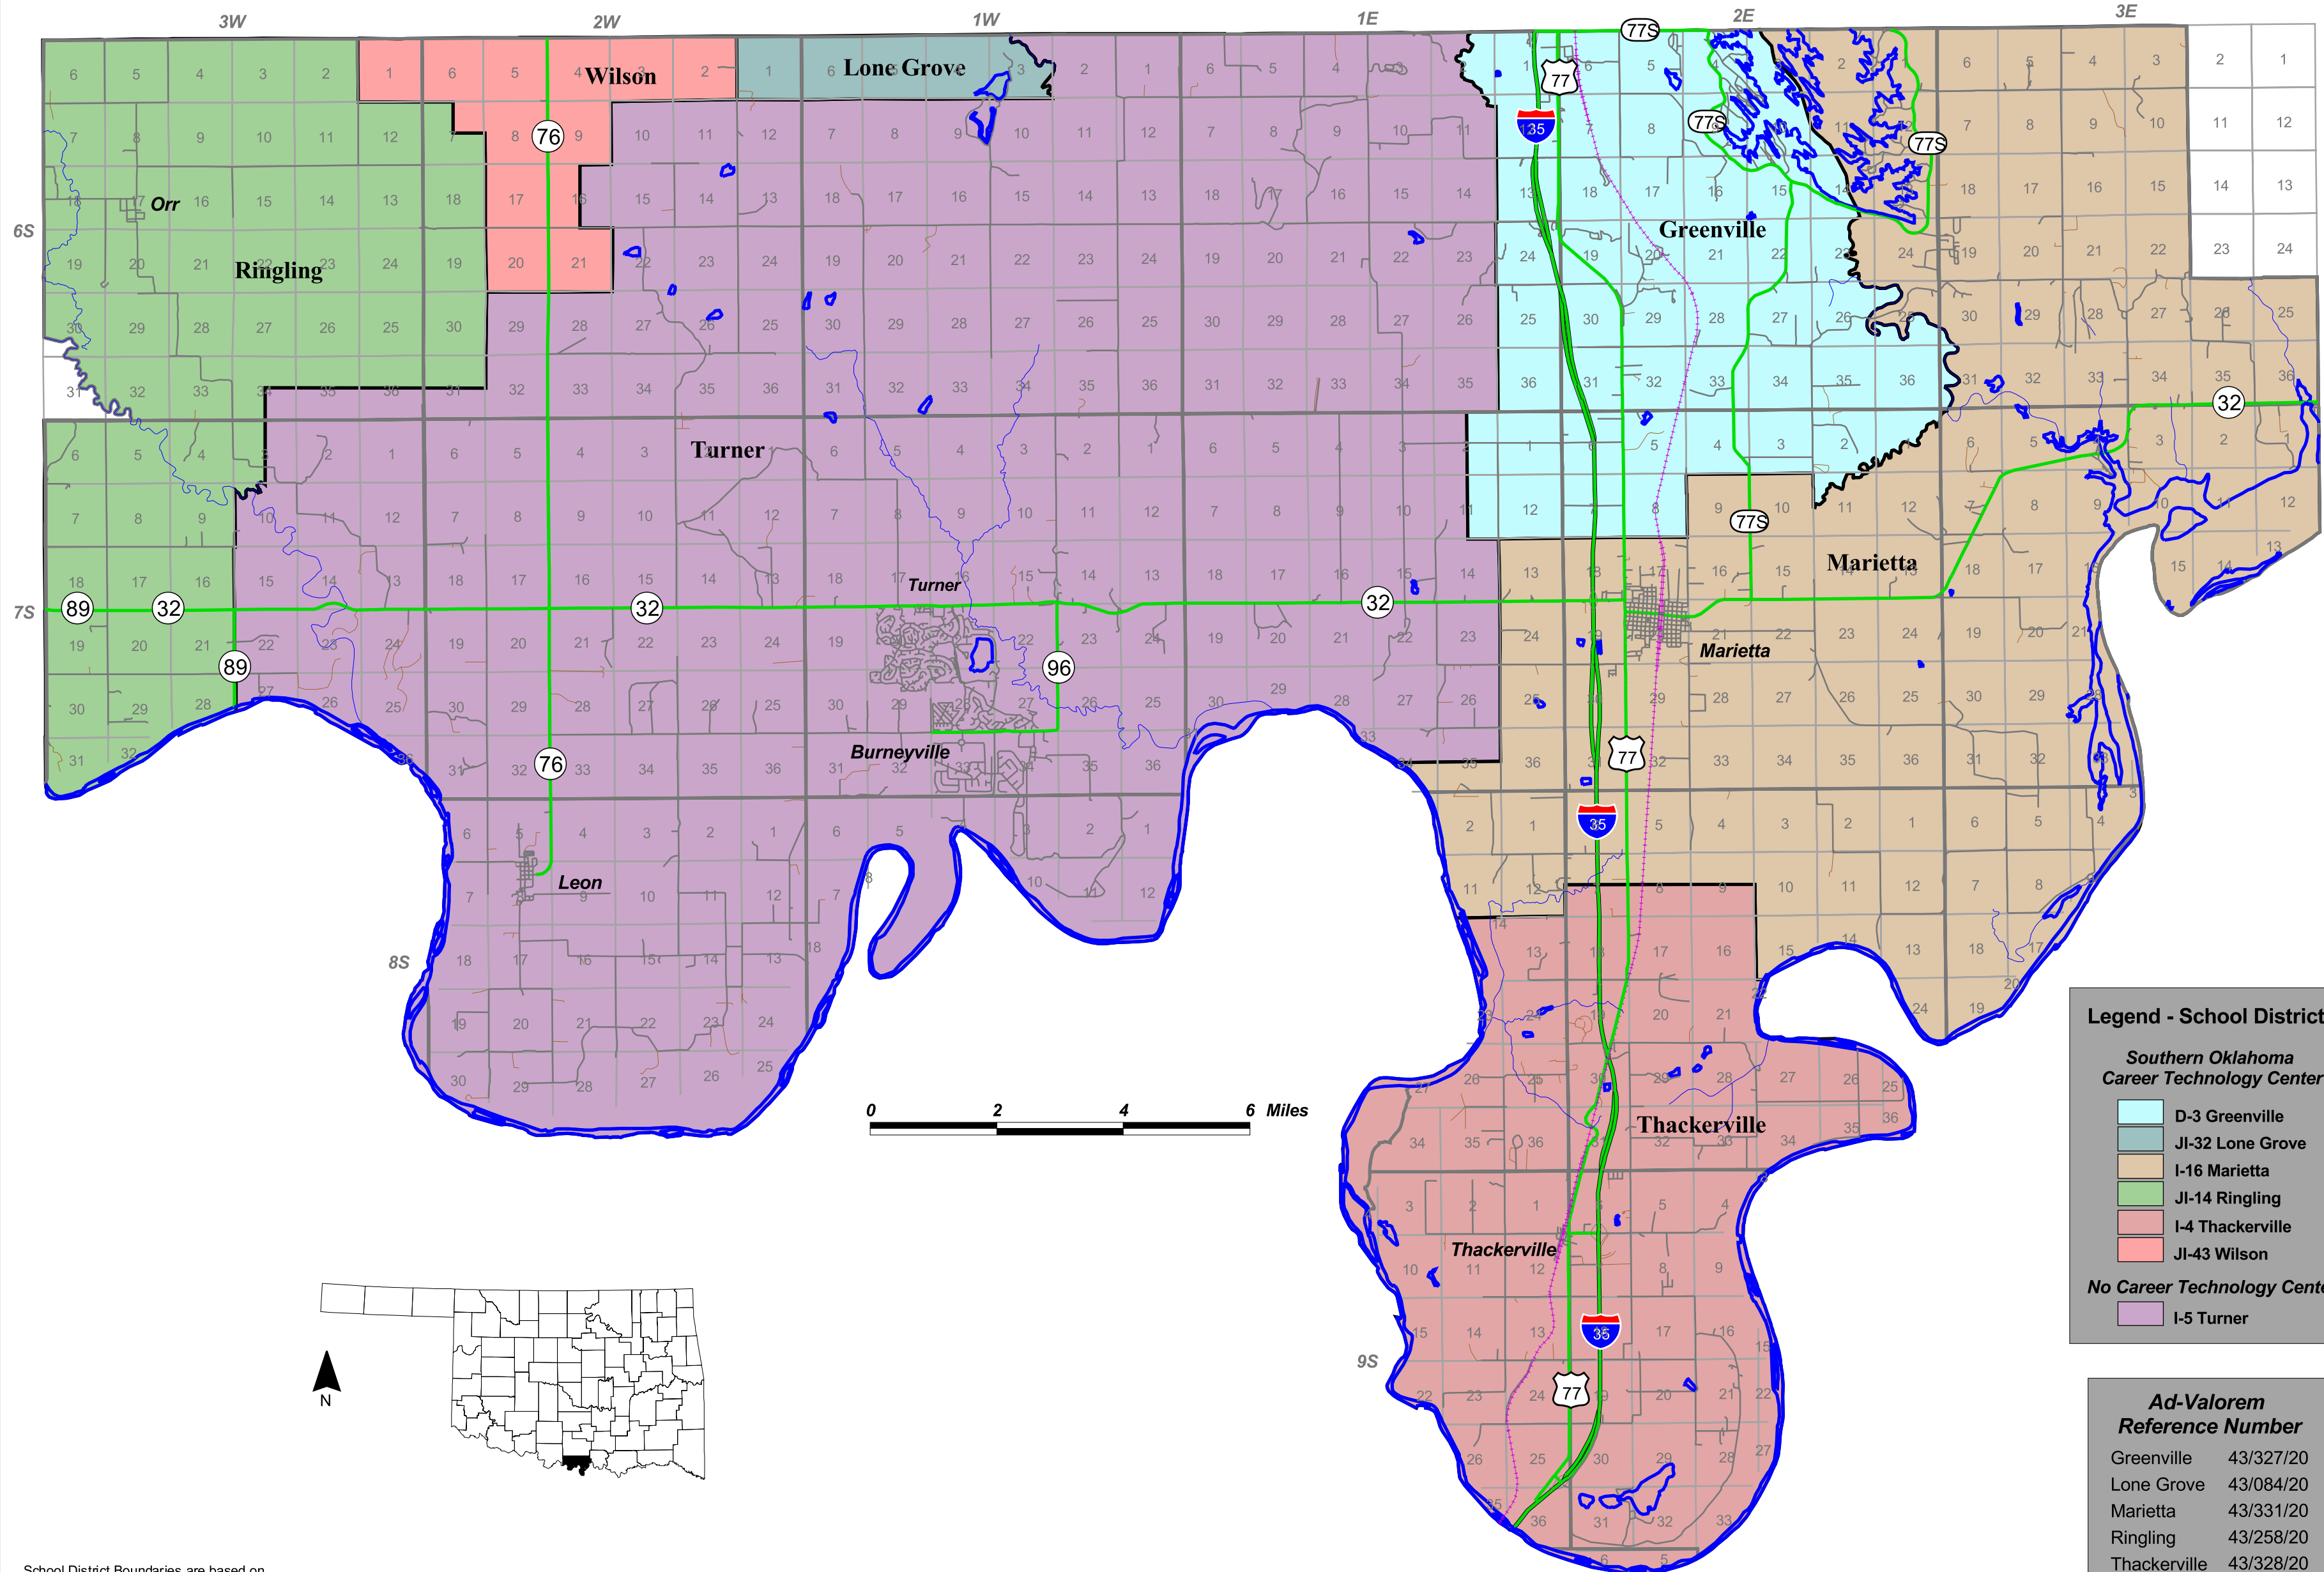

Love County

Legend - School Districts

Southern Oklahoma Career Technology Center

- D-3 Greenville
- JI-32 Lone Grove
- I-16 Marietta
- JI-14 Ringling
- I-4 Thackerville
- JI-43 Wilson

No Career Technology Center

- I-5 Turner

Ad-Valorem Reference Number

Greenville	43/327/20
Lone Grove	43/084/20
Marietta	43/331/20
Ringling	43/258/20
Thackerville	43/328/20
Turner	43/329/00
Wilson	43/085/20

School District Boundaries are based on information provided by the Oklahoma Department of Education (405)521-3812.

All boundary questions and changes should be directed to this agency.

Prepared for the Oklahoma Tax Commission Ad Valorem Division by the Center for Spatial Analysis, University of Oklahoma. For additional copies contact (405) 325-3131.